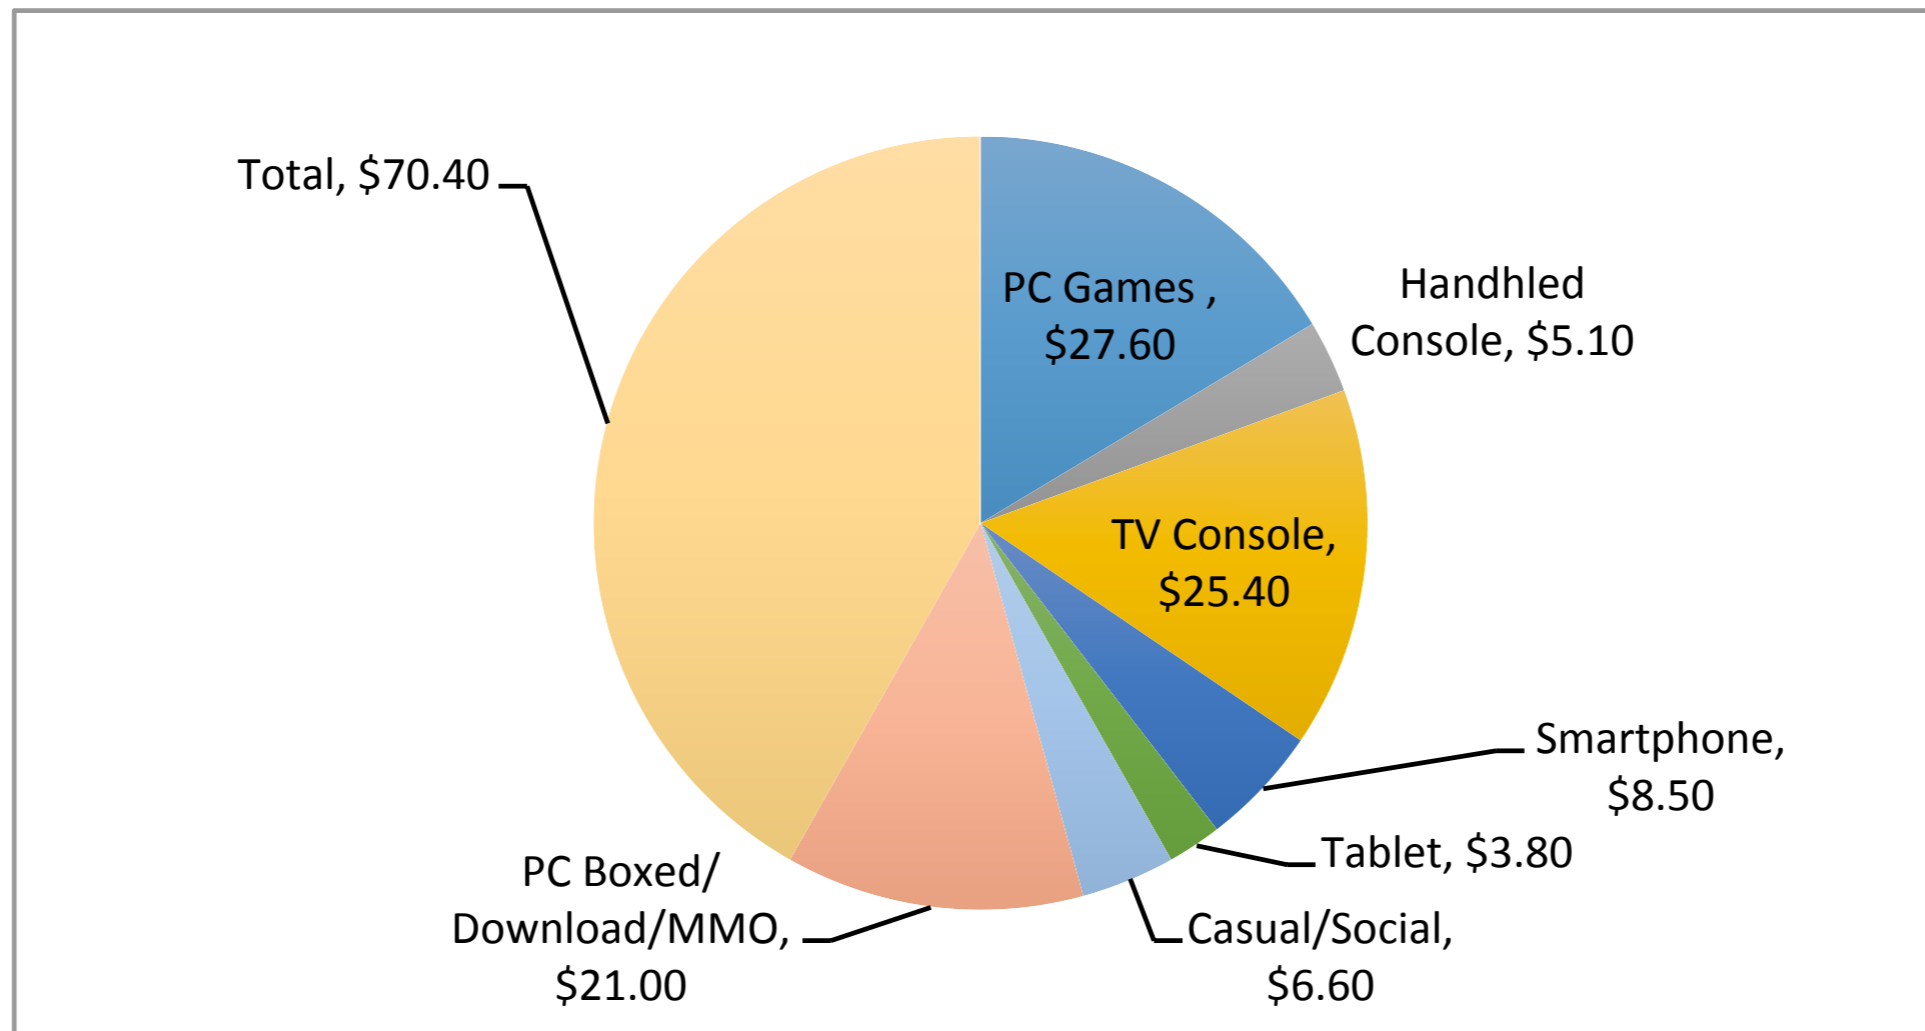

# Virtual Worlds and F2P Online Games

2013 : \$70.4 Billion  
2016 : \$97.45 Billion